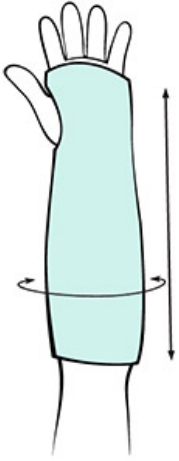

Stretch

SKU: 47761CA2

Price: \$15.99

Category: [Scrapper](#)

Measure length
and circumference
of cast for proper fit.

	Length	Max. Circumference
ARM	22" (57cm)	16" (40 cm)
LEG	24" (63cm)	20" (50 cm)